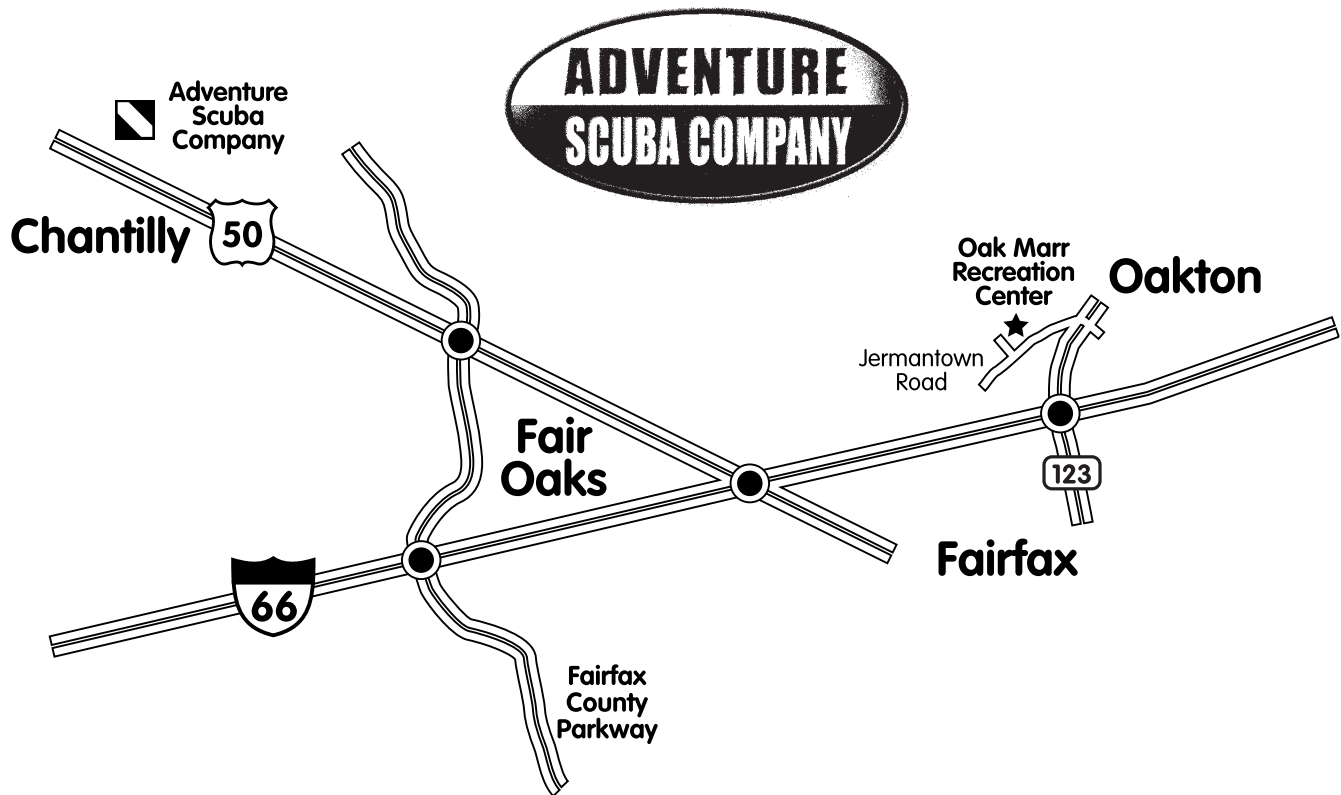

Oak Marr Recreation Center

Directions

1. Take Interstate 66 to Exit 60 (Route 123/Chain Bridge Road).
2. Take Route 123 north toward Vienna/Oakton.
3. At the traffic light at Jermantown Road, turn left.
4. Oak Marr Recreation Center (3200 Jermantown Road) will be a short distance down Jermantown Road on your right.
5. **Important:** When arriving at Oak Marr, go just past the main parking area and take the service road that leads to the back of the building, down its left-hand side. Carry tanks and other equipment in through the back door (**do not** carry tanks through the building). Then leave your vehicle in the main parking area **in front** of the building until it is time to pack up your equipment and leave.